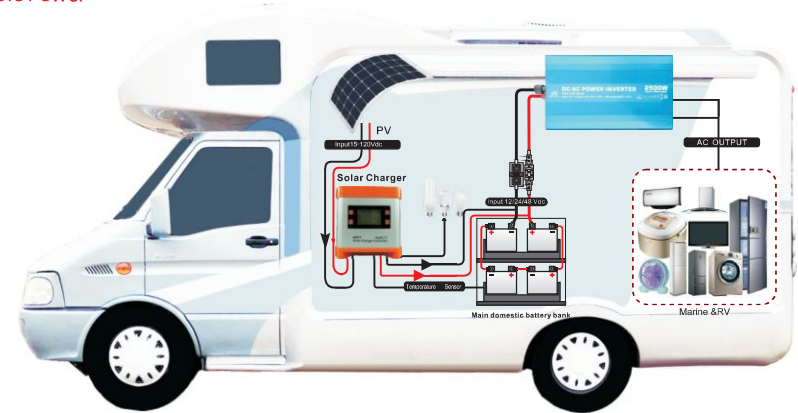

## Pure Sine Wave DC to AC Power Inverter

### Application Diagram

Household Appliance

Marine & RV

Solar System

Office Equipment

NP series 300W to 4000W

### Features

- ⊙ Pure sine wave output.
- ⊙ Rated power range from 300W to 4000W.
- ⊙ High surge power.
- ⊙ Fully electric protection: Lower voltage alarm&shutdown, over voltage, earth fault, short circuit, over load, soft start, over temperature, polarity reverse.
- ⊙ LED digital display function(optional): input voltage, output voltage& power
- ⊙ USB port:5V 2.1A
- ⊙ Remote control function (optional).
- ⊙ Factory default color for case-Blue, the color can according to customer requirement make it.
- ⊙ LED indicator:green for power on,red for protection failure.
- ⊙ The socket can be choose according to different countries.