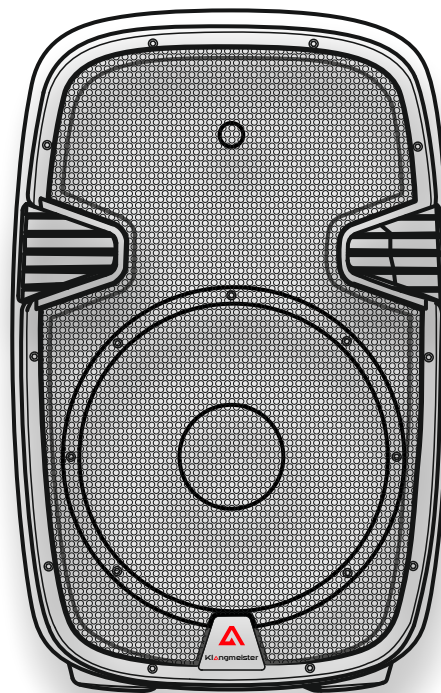

8"

2-WAY

2x  
UHF

WIRELESS

ECHO

EFFECT

200  
W

Peak POWER

2  
BAND

EQ

BT

BLUETOOTH

USB

USB

MP3

MP3 PLAYER

## FEATURES

- ▶ Dual UHF Wireless Microphone
- ▶ Digital Echo
- ▶ Mp3 Player with Bluetooth
- ▶ 2 Band EQ
- ▶ 2 Microphone Input
- ▶ Line Input (2xRCA)
- ▶ Lithium Battery
- ▶ 12V DC Input
- ▶ 220V AC Input