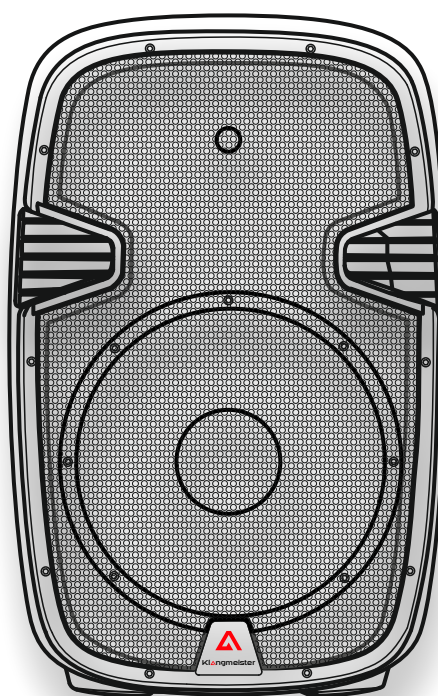

## DESCRIPTION

The KP 10 is a multi-purpose, two-way, full-range device professional speaker system. In addition to live sound, it has a wide range of applications such as reinforcement for street music or music venues and sound systems for meeting rooms.

10"

2-WAY

2x  
UHF

WIRELESS

ECHO

EFFECT

400  
W

Peak POWER

2  
BAND

EQ

BT

BLUETOOTH

USB

USB

MP3

MP3 PLAYER

## FEATURES

- ▶ Dual UHF Wireless Microphone
- ▶ Digital Echo
- ▶ Mp3 Player with Bluetooth
- ▶ 2 Band EQ
- ▶ 2 Microphone Input
- ▶ Line Input (2xRCA)
- ▶ Lithium Battery
- ▶ 12V DC Input
- ▶ 220V AC Input