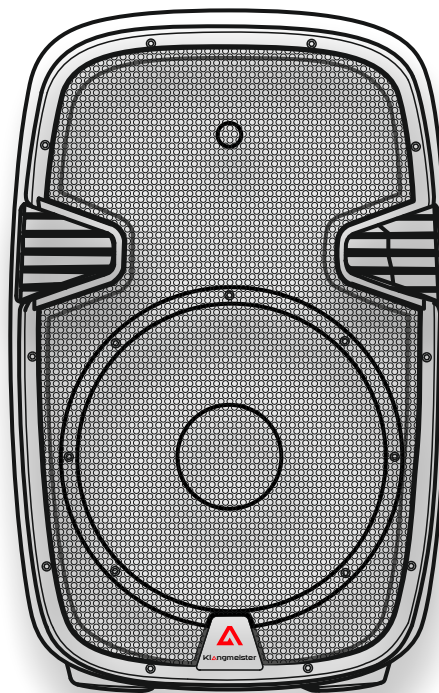

PORTABLE SPEAKER

KP 12

12" PORTABLE SPEAKER

DESCRIPTION

The KP 12 is a multi-purpose, two-way, full-range device professional speaker system. In addition to live sound, it has a wide range of applications such as reinforcement for street music or music venues and sound systems for meeting rooms.

12"

2-WAY

2x
UHF

WIRELESS

ECHO

EFFECT

600
W

Peak POWER

5
BAND

GRAPHIC EQ

BT

BLUETOOTH

USB

USB

MP3

MP3 PLAYER

FEATURES

- ▶ Dual UHF Wireless Microphone
- ▶ Digital Echo
- ▶ Mp3 Player with Bluetooth
- ▶ 5 Band Graphic EQ
- ▶ 2 Microphone Input
- ▶ Line Input (2xRCA)
- ▶ 12V 7Ah Battery
- ▶ 12V DC Input
- ▶ 220V AC Input