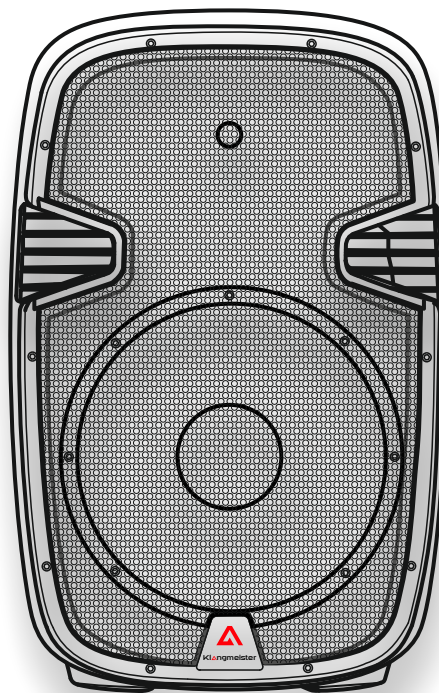

## DESCRIPTION

The KP 15 is a multi-purpose, two-way, full-range device professional speaker system. In addition to live sound, it has a wide range of applications such as reinforcement for street music or music venues and sound systems for meeting rooms.

15"

2-WAY

2x  
UHF

WIRELESS

ECHO

EFFECT

800  
W

Peak POWER

5  
BAND

GRAPHIC EQ

BT

BLUETOOTH

USB

USB

MP3

MP3 PLAYER

## FEATURES

- ▶ Dual UHF Wireless Microphone
- ▶ Digital Echo
- ▶ Mp3 Player with Bluetooth
- ▶ 5 Band Graphic EQ
- ▶ 2 Microphone Input
- ▶ Line Input (2xRCA)
- ▶ 12V 7Ah Battery
- ▶ 12V DC Input
- ▶ 220V AC Input